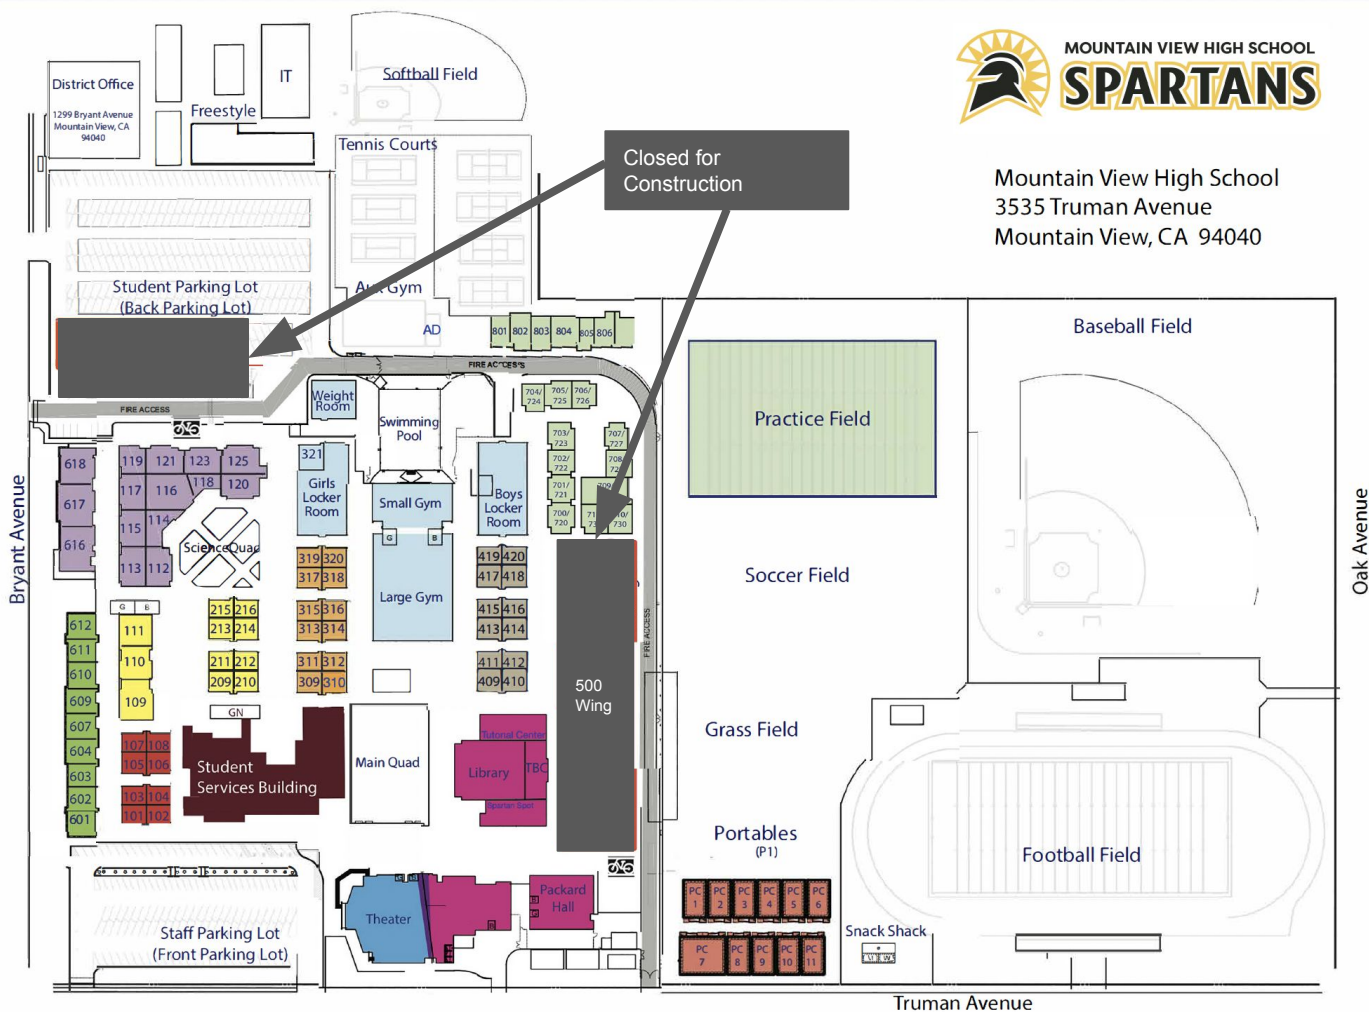

Mountain View High School  
3535 Truman Avenue  
Mountain View, CA 94040

Truman Avenue

MAP - EMERGENCY CLIPBOARD  
(2/28/22)